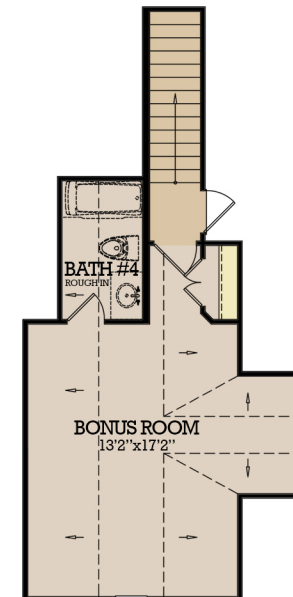

WILD WING PLANTATION LOT 332

NATIONS★HOMES
Building the American Dream

\$ 767,900

4 Bedrooms | 4 Baths | 3,531 sq.ft.

Elevations, floor plans and square footages are for marketing purposes only,
subject to change without notice, and under Nations Homes Copyright.
Some features shown may be optional.

WILD WING LOT 332

NATIONS★**HOMES**

Building the American Dream

First Floor Plan

- Vaulted Ceilings in Great Room and Kitchen
- Decorative Ceiling Tray in Owners Suite and Dining
- Large Pantry with Custom Shelving
- Upgraded Countertops
- Custom Closet System in Owner's WIC
- Upgraded Trim Package
- Spacious Covered Rear Porch
- Open Floor Concept for Entertainment
- Lake View Lot

First Floor Heated	2,300 sf
Second Floor Heated	396 sf
Total Heated	2,696 sf
Garage	532 sf
Covered Front Porch	78 sf
Covered Rear Porch	225 sf
Total Under Roof	3,531 sf
Patio	431 sf

Elevations, floor plans and square footages are for marketing purposes only, subject to change without notice, and under Nations Homes Copyright. Some features shown are optional.

Second Floor Plan