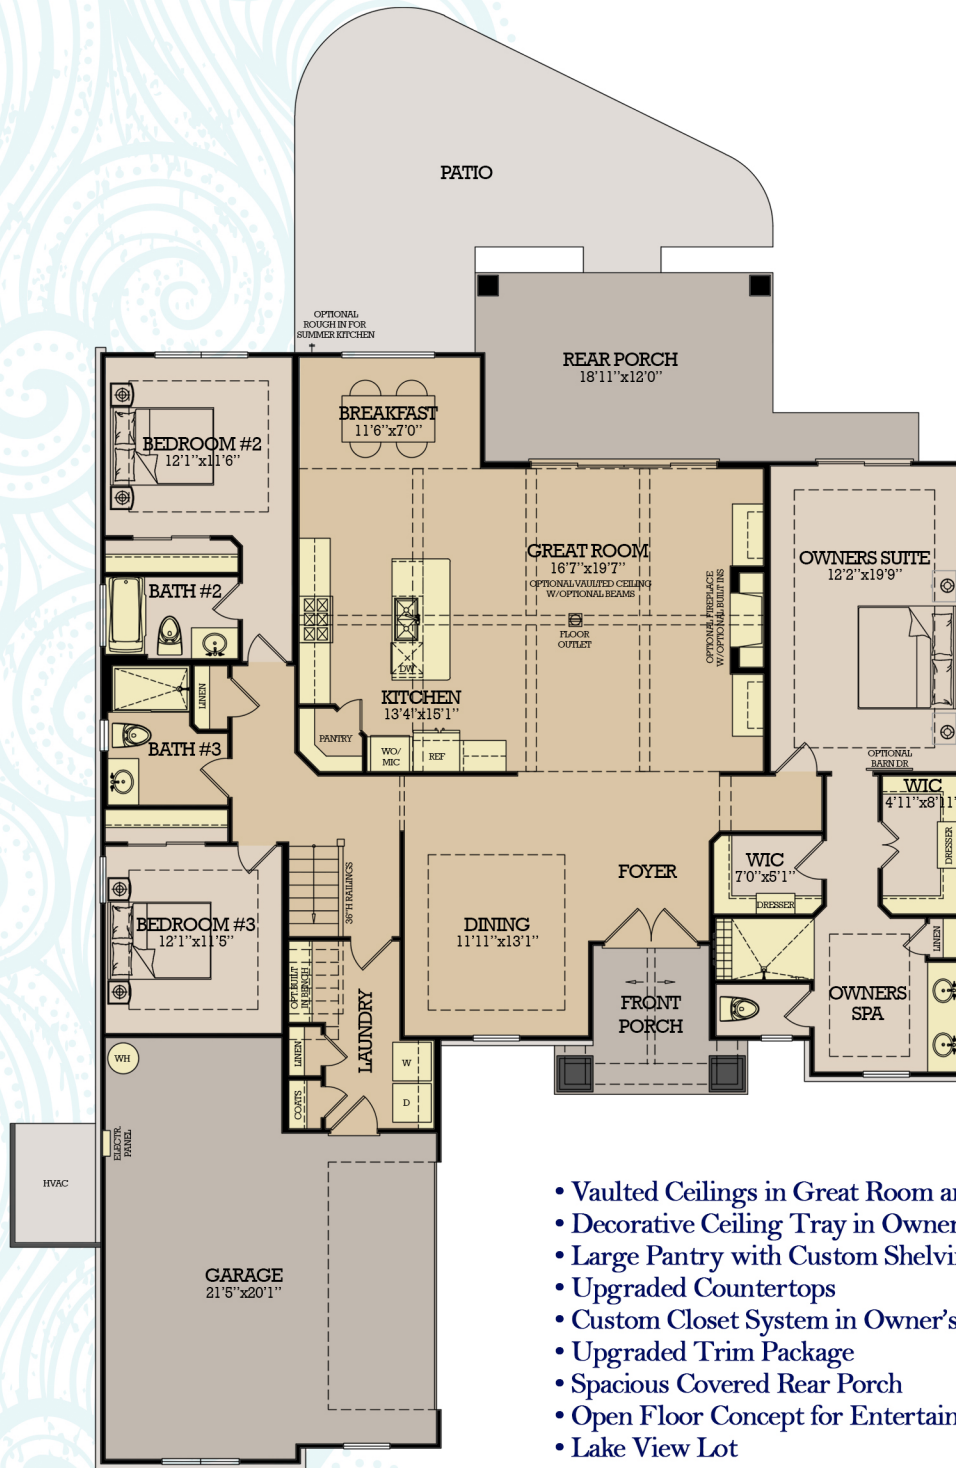

WILD WING PLANTATION LOT 332

NATIONS★HOMES
Building the American Dream

\$ 767,900

4 Bedrooms | 4 Baths | 3,531 sq.ft.

Elevations, floor plans and square footages are for marketing purposes only,
subject to change without notice, and under Nations Homes Copyright.
Some features shown may be optional.

WILD WING LOT 332

NATIONS★**HOMES**

Building the American Dream

First Floor Plan

- Vaulted Ceilings in Great Room and Kitchen
- Decorative Ceiling Tray in Owners Suite and Dining
- Large Pantry with Custom Shelving
- Upgraded Countertops
- Custom Closet System in Owner's WIC
- Upgraded Trim Package
- Spacious Covered Rear Porch
- Open Floor Concept for Entertainment
- Lake View Lot

First Floor Heated	2,300 sf
Second Floor Heated	396 sf
Total Heated	2,696 sf
Garage	532 sf
Covered Front Porch	78 sf
Covered Rear Porch	225 sf
Total Under Roof	3,531 sf
Patio	431 sf

Elevations, floor plans and square footages are for marketing purposes only, subject to change without notice, and under Nations Homes Copyright. Some features shown are optional.

Second Floor Plan