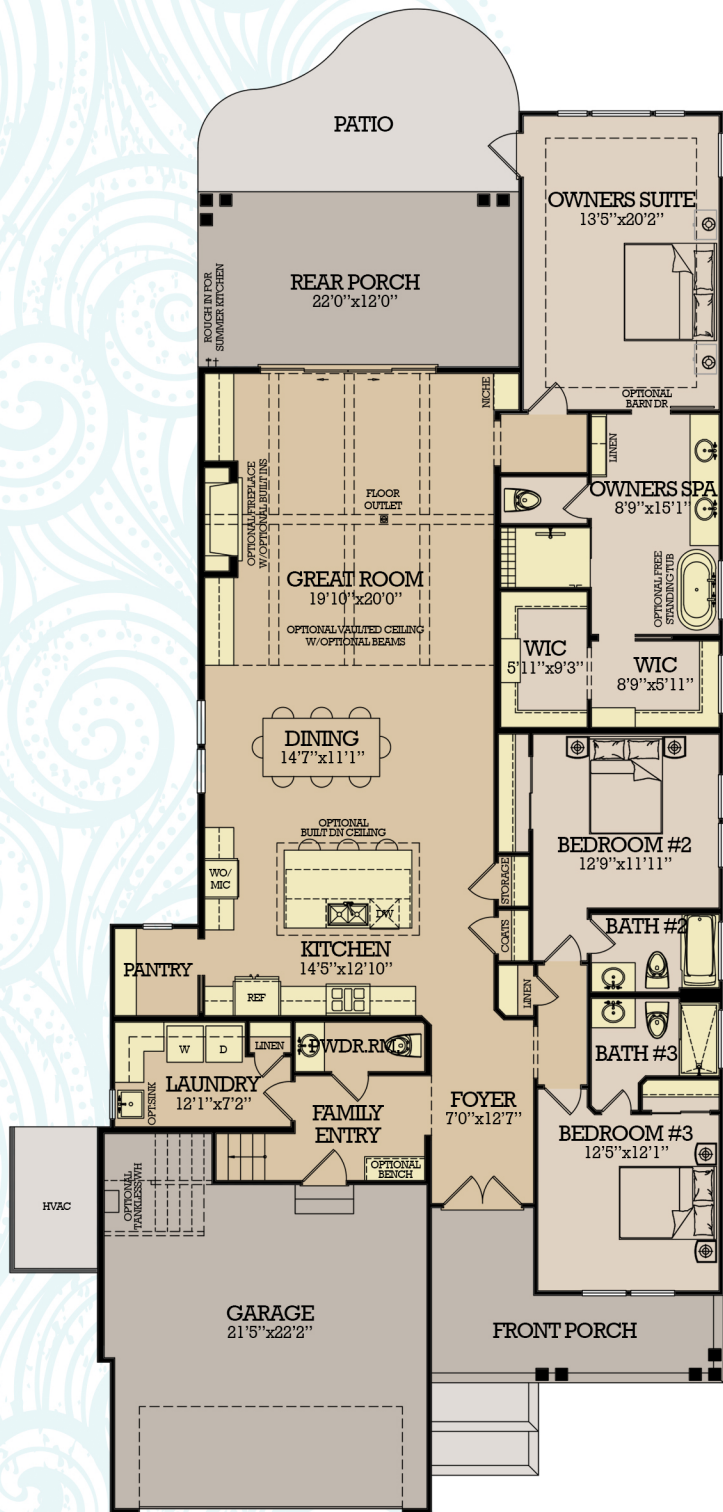

# WATERBRIDGE LOT 273

NATIONS★HOMES

*Building the American Dream*

**\$ 924,700**

**4 Bedrooms | 4.5 Baths | 3,828 sq.ft.**

Elevations, floor plans and square footages are for marketing purposes only,  
subject to change without notice, and under Nations Homes Copyright.  
Some features shown may be optional.

# WATERBRIDGE LOT 273

**NATIONS★HOMES**

*Building the American Dream*

First Floor Heated	2,455 sf
Second Floor Heated	410 sf
<b>Total Heated</b>	<b>2,865 sf</b>
Garage	537 sf
Covered Front Porch	162 sf
Covered Rear Porch	264 sf
<b>Total Under Roof</b>	<b>3,828 sf</b>
Patio	209 sf

Elevations, floor plans and square footages are for marketing purposes only, subject to change without notice, and under Nations Homes Copyright. Some features shown are optional.

- Vaulted Ceilings in Great Room
- Decorative Ceiling Tray in Owners Suite
- Large Pantry with Custom Shelving
- Upgraded Countertops
- Custom Closet System in Owner's WIC
- Upgraded Trim Package
- Large Walk in Unfinished Storage
- Spacious Covered Rear Porch
- Private Bathroom for Each Bedroom
- Open Floor Concept for Entertainment
- Lake View Lot