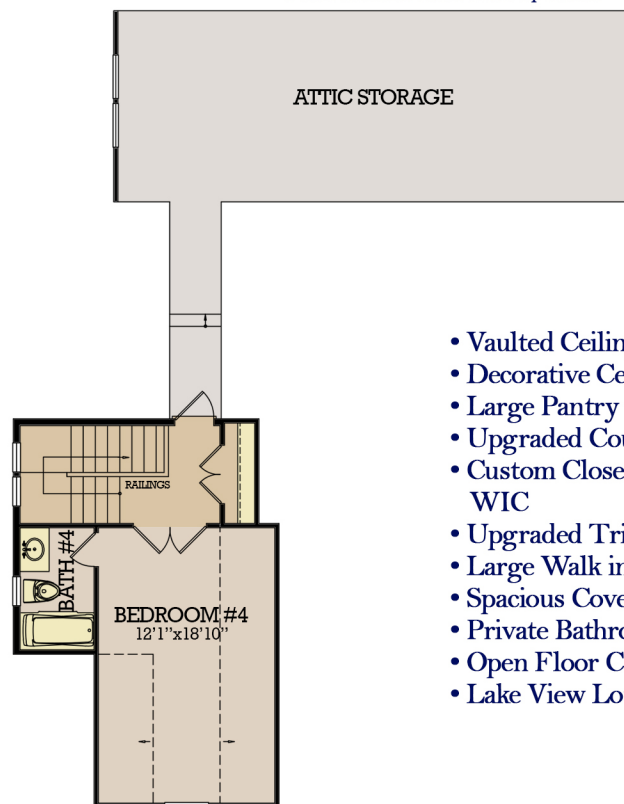

# WATERBRIDGE LOT 273

**NATIONS★HOMES**

*Building the American Dream*

First Floor Heated	2,455 sf
Second Floor Heated	410 sf
<b>Total Heated</b>	<b>2,865 sf</b>
Garage	537 sf
Covered Front Porch	162 sf
Covered Rear Porch	264 sf
<b>Total Under Roof</b>	<b>3,828 sf</b>
Patio	209 sf

Elevations, floor plans and square footages are for marketing purposes only, subject to change without notice, and under Nations Homes Copyright. Some features shown are optional.

- Vaulted Ceilings in Great Room
- Decorative Ceiling Tray in Owners Suite
- Large Pantry with Custom Shelving
- Upgraded Countertops
- Custom Closet System in Owner's WIC
- Upgraded Trim Package
- Large Walk in Unfinished Storage
- Spacious Covered Rear Porch
- Private Bathroom for Each Bedroom
- Open Floor Concept for Entertainment
- Lake View Lot