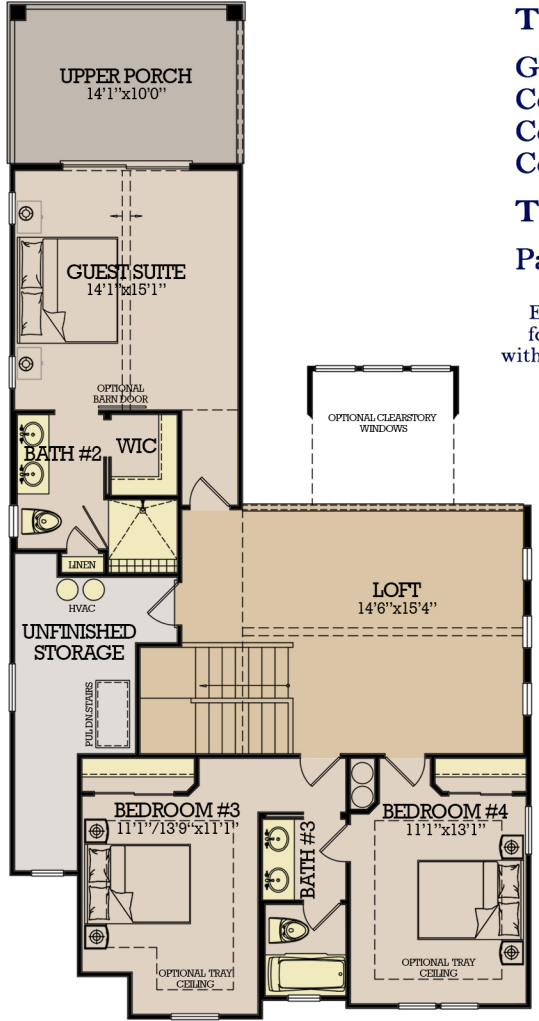

# WATERBRIDGE LOT 182

NATIONS★HOMES

*Building the American Dream*

**\$ 929,900**

**4 Bedrooms | 3.5 Baths | 3,978 sq.ft.**

Elevations, floor plans and square footages are for marketing purposes only,  
subject to change without notice, and under Nations Homes Copyright.  
Some features shown may be optional.

# WATERBRIDGE LOT 182

**NATIONS★HOMES**

*Building the American Dream*

First Floor Heated	1,670 sf
Second Floor Heated	1,163 sf
<b>Total Heated</b>	<b>2,833 sf</b>
Garage	528 sf
Covered Front Porch	105 sf
Covered Rear Porch	365 sf
Covered Upper Porch	147 sf
<b>Total Under Roof</b>	<b>3,978 sf</b>
Patio	306 sf

Elevations, floor plans and square footages are for marketing purposes only, subject to change without notice, and under Nations Homes Copyright. Some features shown are optional.

- Vaulted Ceilings in Great Room and Loft
- Large Pantry with Custom Shelving
- Upgraded Countertops
- Custom Closet System in Owner's WIC
- Loft Area for Entertainment
- Upgraded Trim Package
- Walk in Unfinished Storage
- Spacious Covered Rear Porch
- Private Porch for Guest Suite