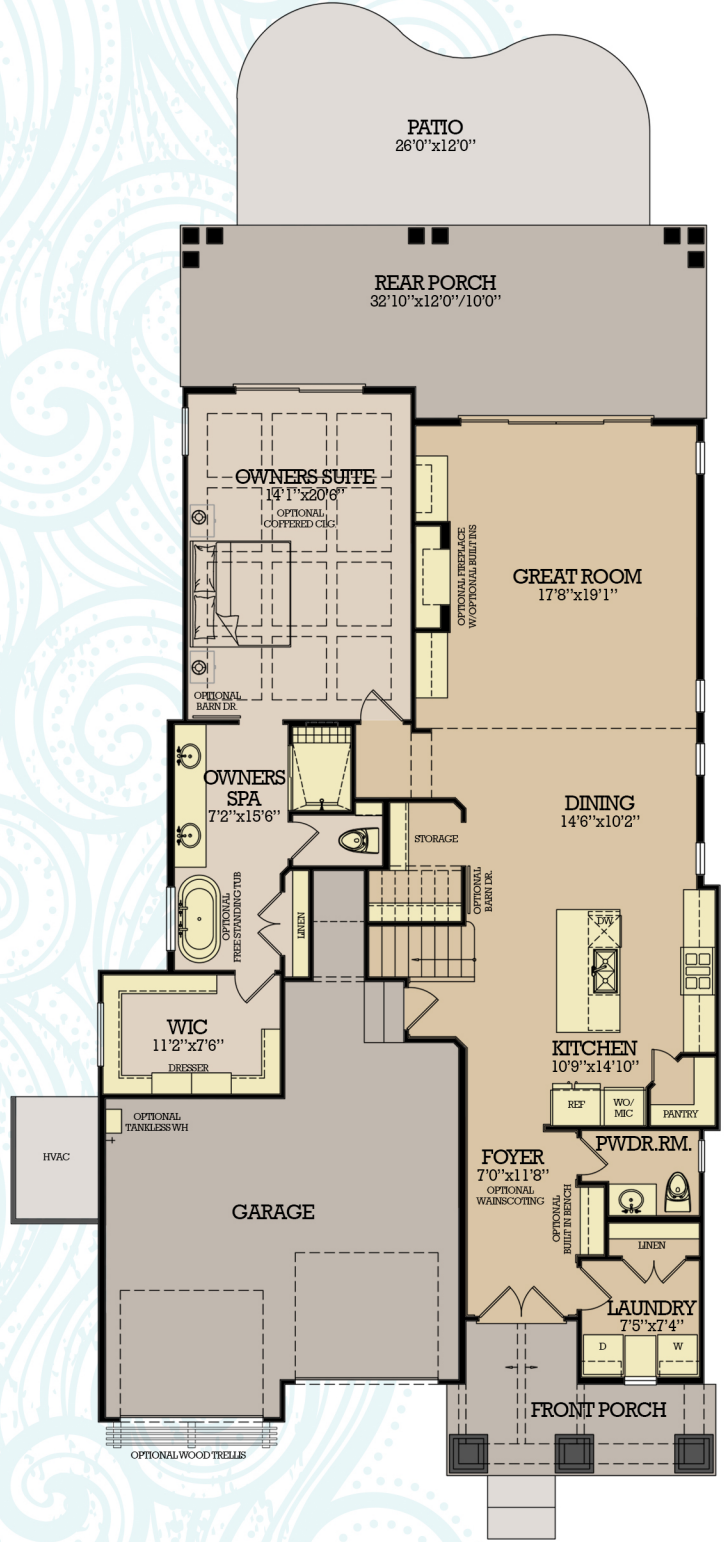

# WATERBRIDGE LOT 182

NATIONS★HOMES

*Building the American Dream*

**\$ 929,900**

**4 Bedrooms | 3.5 Baths | 3,978 sq.ft.**

Elevations, floor plans and square footages are for marketing purposes only,  
subject to change without notice, and under Nations Homes Copyright.  
Some features shown may be optional.

# WATERBRIDGE LOT 182

**NATIONS★HOMES**

*Building the American Dream*

First Floor Heated	1,670 sf
Second Floor Heated	1,163 sf
<b>Total Heated</b>	<b>2,833 sf</b>
Garage	528 sf
Covered Front Porch	105 sf
Covered Rear Porch	365 sf
Covered Upper Porch	147 sf
<b>Total Under Roof</b>	<b>3,978 sf</b>
Patio	306 sf

Elevations, floor plans and square footages are for marketing purposes only, subject to change without notice, and under Nations Homes Copyright. Some features shown are optional.

- Vaulted Ceilings in Great Room and Loft
- Large Pantry with Custom Shelving
- Upgraded Countertops
- Custom Closet System in Owner's WIC
- Loft Area for Entertainment
- Upgraded Trim Package
- Walk in Unfinished Storage
- Spacious Covered Rear Porch
- Private Porch for Guest Suite